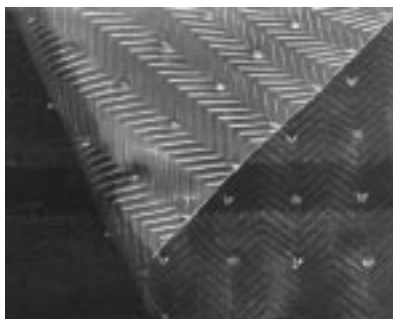

# Vinyl Runner & Vinyl Matting

Clear Vinyl Runner

VDL-1

Vinyl Matting

## CLEAR VINYL RUNNER

Top quality vinyl runner at an economical price provides long lasting protection for fine carpets. Grippers hold the runner in place on most carpeting (except plush pile).

We can furnish vinyl runner in the weights and sizes listed below in Clear, Smoke or Gold. VCP-8, is the most popular retail item, followed by VCP-10. We stock VCP-8 clear. Allow 5-8 days for other items.

Number	Wt per Lin Ft	Roll Size	Carton Length	Weight
VCP-8	8.0 oz.	27" x 100'	100 ft.	50 lbs.
(VCP-8 is stocked in clear; the styles below are special order)				
VCP-5*	5.75 oz.	27" x 100'	100 ft.	36 lbs.
VCP-6*	6.5 oz.	27" x 100'	100 ft.	41 lbs.
VCP-10*	10.5 oz.	27" x 75'	75 ft.	50 lbs.
VCP-12*	12.0 oz.	27" x 75'	75 ft.	57 lbs.
VCP-16*	16.0 oz.	27" x 50'	50 ft.	50 lbs.
VCP-11-HP*	11.0 oz.	27" x 75'	75 ft.	52 lbs.
(Longer cleats for high pile carpet)				
VFP-9C	9.0 oz.	27" x 100'	100 ft.	57 lbs.
(Without cleats for hard surface floors)				

## Johnsonite Terra-Turf Tile

Use Johnsonite's heavy duty Terra-Turf tire cord entry tile in entry areas or wherever there is heavy foot traffic. There is no better, longer wearing product for entry areas: catches dirt before it goes further. Strips are permanently bonded to a fiberglass backing, won't tear loose, and lasts longer than competitive products. Contrasting gray and earthtone Terra-Turf is a full 3/8" thick. Carried in squares and rolls. Use indoors or outdoors. Install indoors with MD-880 adhesive; outdoors with MD-986. Can be vacuumed, swept, hosed or shampooed clean. Three year wear guarantee. Packed 25 squares per carton, or 25 ft per roll.