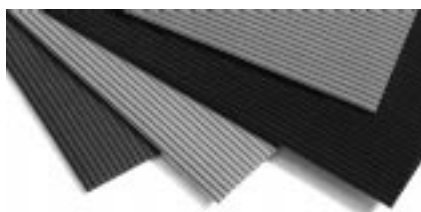

# Vinyl Runner & Vinyl Matting

Clear Vinyl Runner

VDL-1

Vinyl Matting

## CLEAR VINYL RUNNER

Top quality vinyl runner at an economical price provides long lasting protection for fine carpets. Grippers hold the runner in place on most carpeting (except plush pile).

We can furnish vinyl runner in the weights and sizes listed below in Clear, Smoke or Gold. VCP-8, is the most popular retail item, followed by VCP-10. We stock VCP-8 clear. Allow 5-8 days for other items.

Number	Wt per Lin Ft	Roll Size	Carton Length	Weight
VCP-8	8.0 oz.	27" x 100'	100 ft.	50 lbs.
(VCP-8 is stocked in clear; the styles below are special order)				
VCP-5*	5.75 oz.	27" x 100'	100 ft.	36 lbs.
VCP-6*	6.5 oz.	27" x 100'	100 ft.	41 lbs.
VCP-10*	10.5 oz.	27" x 75'	75 ft.	50 lbs.
VCP-12*	12.0 oz.	27" x 75'	75 ft.	57 lbs.
VCP-16*	16.0 oz.	27" x 50'	50 ft.	50 lbs.
VCP-11-HP*	11.0 oz.	27" x 75'	75 ft.	52 lbs.
(Longer cleats for high pile carpet)				
VFP-9C	9.0 oz.	27" x 100'	100 ft.	57 lbs.
(Without cleats for hard surface floors)				

## Johnsonite Terra-Turf Tile

Use Johnsonite's heavy duty Terra-Turf tire cord entry tile in entry areas or wherever there is heavy foot traffic. There is no better, longer wearing product for entry areas: catches dirt before it goes further. Strips are permanently bonded to a fiberglass backing, won't tear loose, and lasts longer than competitive products. Contrasting gray and earthtone Terra-Turf is a full 3/8" thick. Carried in squares and rolls. Use indoors or outdoors. Install indoors with MD-880 adhesive; outdoors with MD-986. Can be vacuumed, swept, hosed or shampooed clean. Three year wear guarantee. Packed 25 squares per carton, or 25 ft per roll.